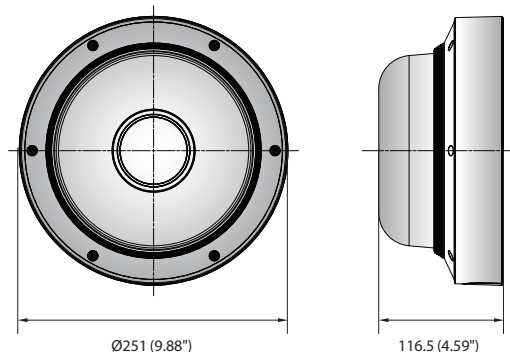

## Dimensions

Unit : mm (inch)

**PNM-9084QZ**

<b>VIDEO</b>	
Imaging Device	1/2.8" 2MP CMOS : each CH
Effective Pixels	1945(H)x1097(V) : each CH
Minimum Illumination	Color : 0.08Lux ( F2.2, 1/30sec ), BW : 0.008Lux ( F2.2, 1/30sec )
<b>LENS</b>	
Focal Length (Zoom Ratio)	3~6mm (2x) motorized varifocal
Maximum Aperture Ratio	F2.2(Wide)-F3.1(Tele)
Angular Field of View	H : 107°(Wide)~56.3°(Tele) / V : 57°(Wide)~31.5°(Tele) / D : 126°(Wide)~64.3°(Tele)
Minimum Object Distance	0.5m (1.64ft)
Focus Control	Simple focus
Lens Type	DC Auto Iris
<b>PAN / TILT / ROTATE</b>	
Pan / Tilt / Rotate Range	Remote adjustment (Maximum 200 cycles) 0 ~ 360° / 0 ~ 90° / 0 ~ 90°
<b>OPERATIONAL</b>	
Camera Title	Displayed up to 85 characters
Day & Night	Auto (ICR)
Backlight Compensation	BLC, HLC, WDR, SSSDR
Wide Dynamic Range	120dB
Digital Noise Reduction	SSNR V
Digital Image Stabilization	Support
Defog	Support
Motion Detection	8 8-point polygonal zones
Privacy Masking	32 polygonal zones - Color : Grey, Green, Red, Blue, Black, White - Mosaic
Gain Control	Low / Middle / High
White Balance	ATW / AWC / Manual / Indoor / Outdoor
Contrast	Level adjustment
LDC	Support
Electronic Shutter Speed	Minimum / Maximum / Anti flicker (2~1/12,000sec)
Video Rotation	Flip, Mirror, Hallway view (90°/270°)
Analytics	Defocus detection, Directional detection, Fog detection, Face detection, Motion detection, Appear / Disappear, Enter / Exit, Loitering, Tampering, Virtual line, Audio detection
Alarm I / O	Input 1 / Output 1
Alarm Triggers	Analytics, Network disconnect, Alarm input
Alarm events	File upload via FTP and e-mail Notification via e-mail SD / SDHC / SDXC at event triggers Alarm output Handover
Audio In	Selectable (mic in / line in) Supply voltage : 2.5VDC (4mA), Input impedance : 2K Ohm
Audio Out	Line out, Maximum output level : 1Vrms
<b>NETWORK</b>	
Ethernet	Metal shielded RJ-45 (10 / 100 / 1000 BASE-T)
Video Compression	H.265 / H.264 : Main / Baseline / High, MJPEG
Resolution	1920 x 1080, 1280 x 1024, 1280 x 960, 1280 x 720, 1024 x 768, 800 x 600, 800 x 448, 720 x 576, 720 x 480, 640 x 480, 640 x 360, 320 x 240
Maximum Framerate	H.265 / H.264 : 60fps MJPEG : 30fps
Smart Codec	Manual (5ea area), WiseStream II
Bitrate Control	H.264 / H.265 : CBR or VBR MJPEG : VBR