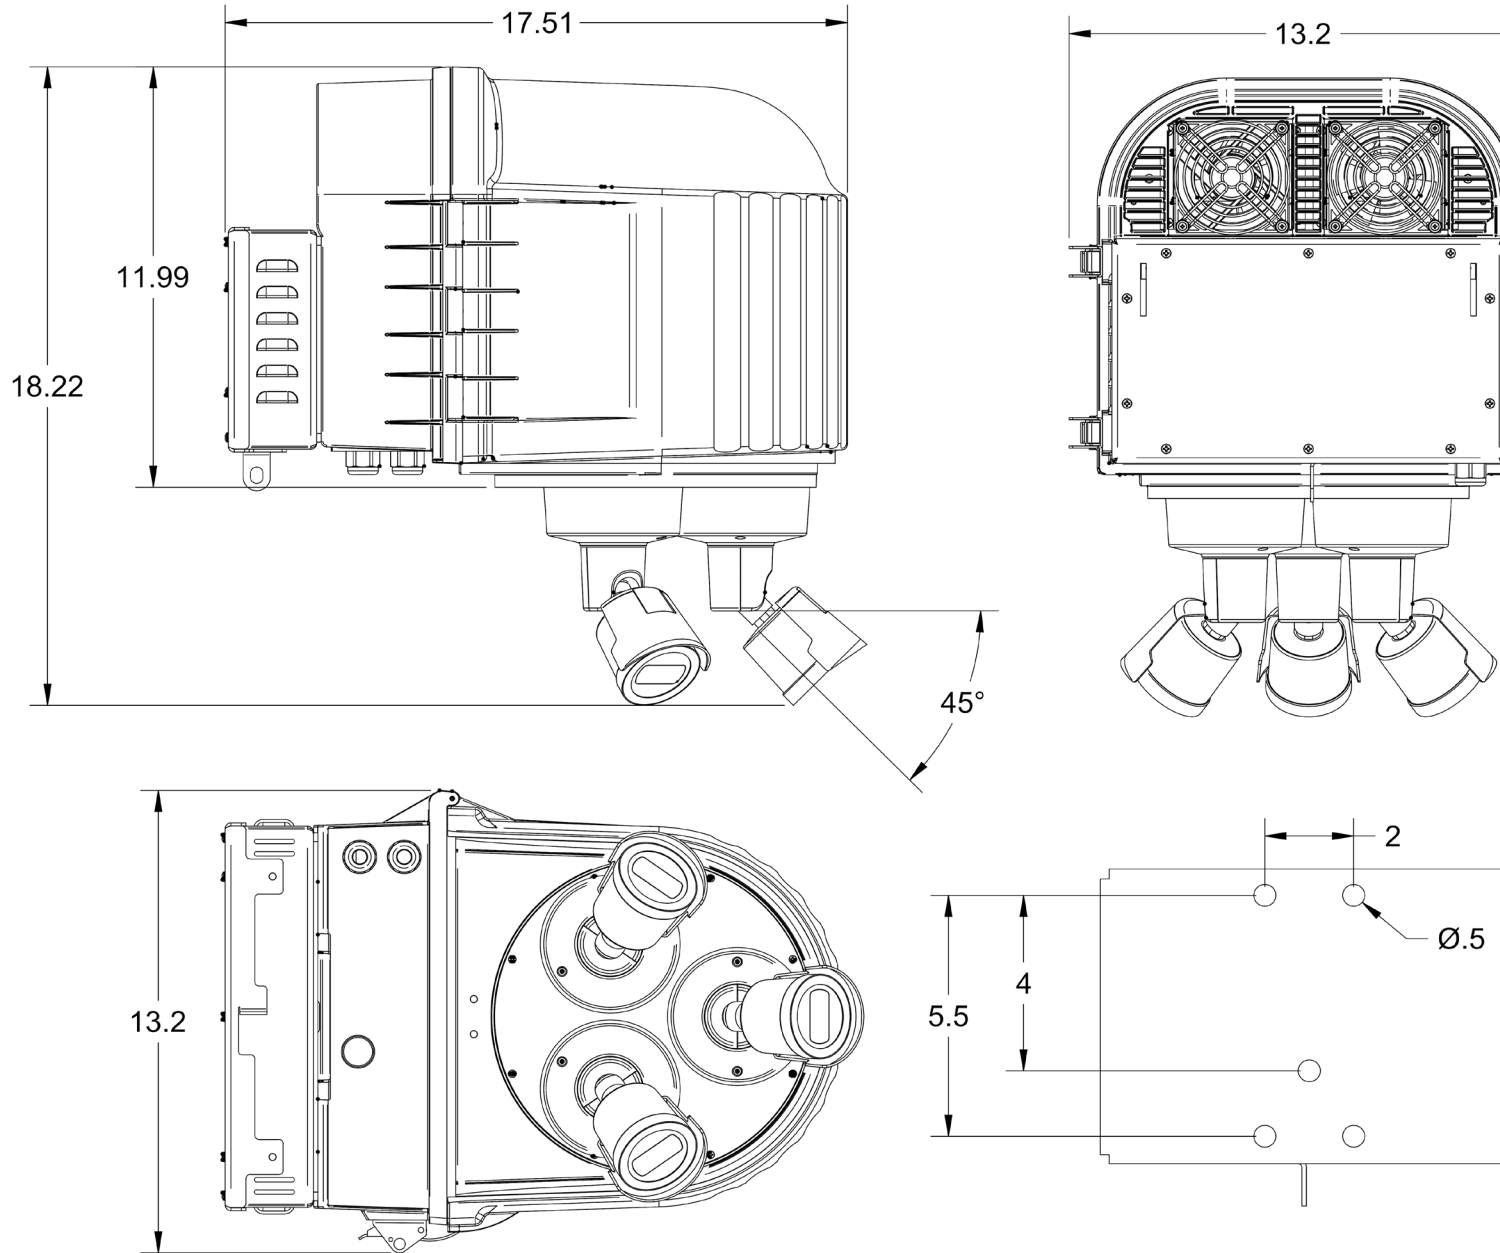

X|TRIO-C

Axis M2026-LE Cams

©2021 X Stream Designs, Inc.

W: www.xstreamdesigns.com
E: info@xstreamdesigns.com
T: 858.768.2992
2120 Jimmy Durante Blvd. #115
Del Mar, CA 92014 USA